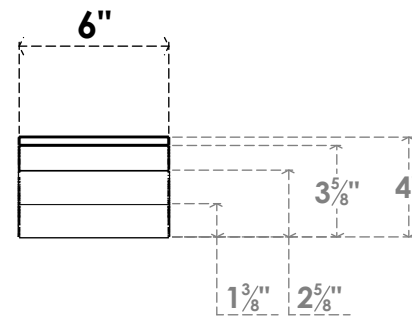

ITEM NUMBER: BRCPC060X28000X04000FST

6"W X 28"D X 4"H FUNSTON ARCHITECTURAL GRADE PVC CLOSED KNEE BRACE

SIDE PROFILE

FRONT PROFILE

ISOMETRIC

EKENA MILLWORK
2300 WEST MAIN ST.
CLARKSVILLE, TX 75426
TOLL FREE: 866-607-0453
WWW.EKENAMILLWORK.COM