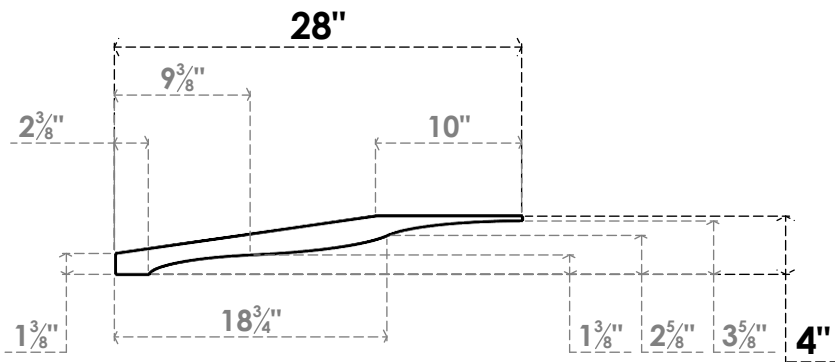

ITEM NUMBER: BRCPC060X28000X04000FST

6"W X 28"D X 4"H FUNSTON ARCHITECTURAL GRADE PVC CLOSED KNEE BRACE

SIDE PROFILE

FRONT PROFILE

ISOMETRIC

EKENA MILLWORK
2300 WEST MAIN ST.
CLARKSVILLE, TX 75426
TOLL FREE: 866-607-0453
WWW.EKENAMILLWORK.COM