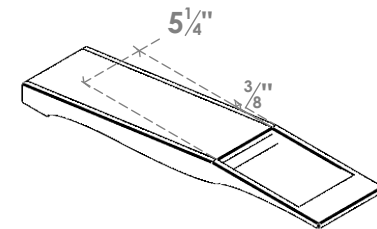

ITEM NUMBER: BRCPC060X28000X04000FST

6"W X 28"D X 4"H FUNSTON ARCHITECTURAL GRADE PVC CLOSED KNEE BRACE

SIDE PROFILE

FRONT PROFILE

ISOMETRIC

EKENA MILLWORK
2300 WEST MAIN ST.
CLARKSVILLE, TX 75426
TOLL FREE: 866-607-0453
WWW.EKENAMILLWORK.COM